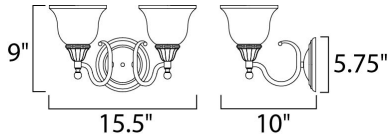

**PRODUCT DESCRIPTION**

A beautifully styled collection offered in Satin Nickel or our popular Oil Rubbed Bronze finish.

**MEASUREMENTS**

DIMENSION : 15.5" W x 9" H x 10" Ext  
 HANGING WEIGHT : 4.41 lb

**LAMPING**