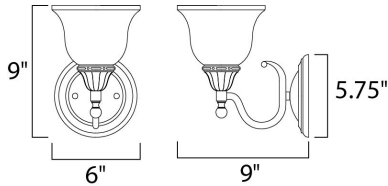

PRODUCT DESCRIPTION

A beautifully styled collection offered in Satin Nickel or our popular Oil Rubbed Bronze finish.

MEASUREMENTS

DIMENSION : 6" W x 9" H x 9" Ext
 MAX OAH : 5.67" W x 5.67" H
 HANGING WEIGHT : 2.2 lb