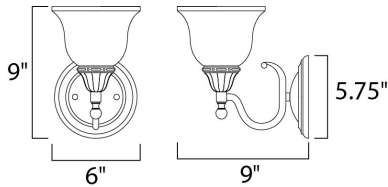

PRODUCT DESCRIPTION

A beautifully styled collection offered in Satin Nickel or our popular Oil Rubbed Bronze finish.

MEASUREMENTS

DIMENSION : 6" W x 9" H x 9" Ext
 MAX OAH : 5.75" W x 5.75" H
 HANGING WEIGHT : 2.2 lb