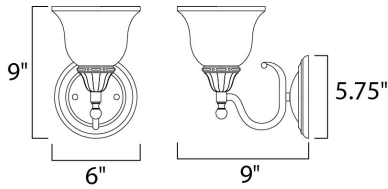

**PRODUCT DESCRIPTION**

A beautifully styled collection offered in Satin Nickel or our popular Oil Rubbed Bronze finish.

**MEASUREMENTS**

DIMENSION : 6" W x 9" H x 9" Ext  
 HANGING WEIGHT : 2.2 lb

**LAMPING**