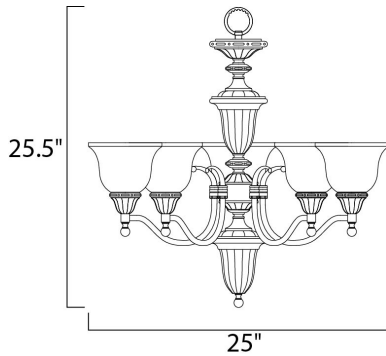

**PRODUCT DESCRIPTION**

A beautifully styled collection offered in Satin Nickel or our popular Oil Rubbed Bronze finish.

**MEASUREMENTS**

DIMENSION : 25" W x 25.5" H  
 HANGING WEIGHT : 15.67 lb

**LAMPING**