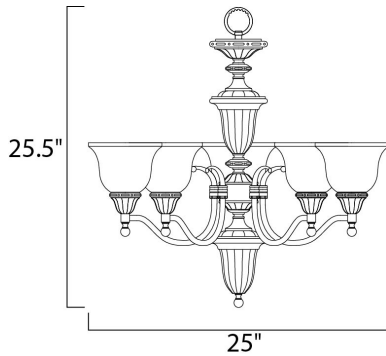

PRODUCT DESCRIPTION

A beautifully styled collection offered in Satin Nickel or our popular Oil Rubbed Bronze finish.

MEASUREMENTS

DIMENSION : 25" W x 25.5" H
 HANGING WEIGHT : 15.67 lb

LAMPING

INPUT VOLTAGE : 120V
 LUMENS : 5,750 Rated
 BULB : 5 x 100W Incandescent MB , 500W Total
 BULB INCLUDED : (Not Included)
 DIMMABLE : Standard
 COLOR_TEMP : 2700K