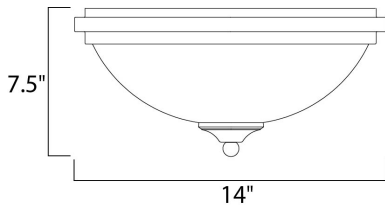

PRODUCT DESCRIPTION

A beautifully styled collection offered in Satin Nickel or our popular Oil Rubbed Bronze finish.

MEASUREMENTS

DIMENSION : 14" W x 7.5" H
 HANGING WEIGHT : 5.38 lb

LAMPING

INPUT VOLTAGE : 120V
 LUMENS : 1,344 Rated
 BULB : 2 x 60W Incandescent E26 Medium , 120W Total
 BULB INCLUDED : (Not Included)
 DIMMABLE : Yes
 COLOR_TEMP : 2700K