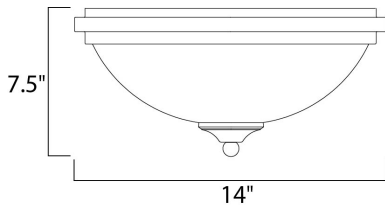

**PRODUCT DESCRIPTION**

A beautifully styled collection offered in Satin Nickel or our popular Oil Rubbed Bronze finish.

**MEASUREMENTS**

DIMENSION : 14" W x 7.5" H  
 HANGING WEIGHT : 5.38 lb

**LAMPING**