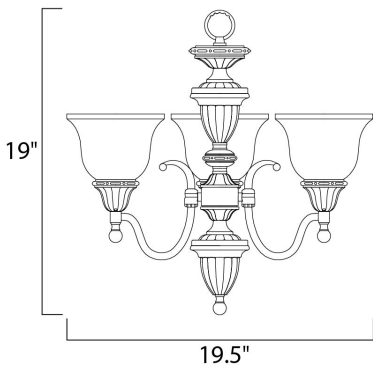

PRODUCT DESCRIPTION

A beautifully styled collection offered in Satin Nickel or our popular Oil Rubbed Bronze finish.

MEASUREMENTS

DIMENSION : 19.5" W x 16.75" H
 HANGING WEIGHT : 10.38 lb

LAMPING

INPUT VOLTAGE : 120V
 LUMENS : 3,450 Rated
 BULB : 3 x 100W Incandescent MB , 300W Total
 BULB INCLUDED : (Not Included)
 DIMMABLE : Standard
 COLOR_TEMP : 2700K