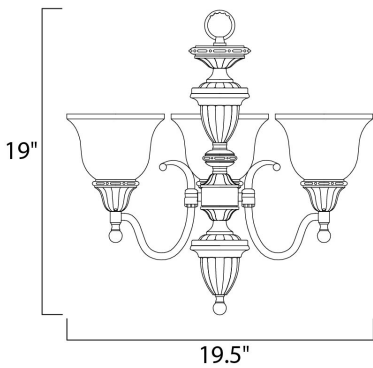

PRODUCT DESCRIPTION

A beautifully styled collection offered in Satin Nickel or our popular Oil Rubbed Bronze finish.

MEASUREMENTS

DIMENSION : 19.5" W x 16.75" H
 HANGING WEIGHT : 10.38 lb

LAMPING

INPUT VOLTAGE : 120V
 LUMENS : 3,450 Rated
 BULB : 3 x 100W Incandescent MB , 300W Total
 BULB INCLUDED : (Not Included)
 DIMMABLE : Standard Dimmer
 COLOR_TEMP : 2700K