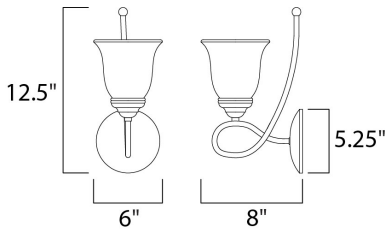

PRODUCT DESCRIPTION

Beautifully flowing arms provide a clean, elegant look to this collection offered in Satin Nickel with Marbleized glass.

MEASUREMENTS

DIMENSION : 6" W x 12.5" H x 8" Ext
 MAX OAH : 5.13" W x 5.13" H
 HANGING WEIGHT : 2.12 lb