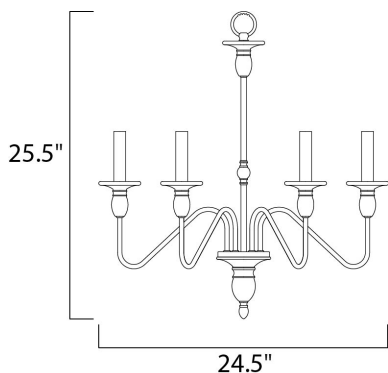

PRODUCT DESCRIPTION

This unique collection offers candelabra styling with the decorative flexibility of a chandelier. Finished Oil Rubbed Bronze or Satin Nickel.

MEASUREMENTS

DIMENSION : 24.5" W x 25.5" H
 HANGING WEIGHT : 7.39 lb