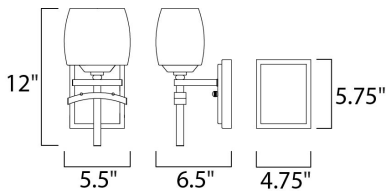

MEASUREMENTS

DIMENSION : 5.5" W x 12" H x 6.5" Ext
 MAX OAH : 4.75" W x 5.75" H
 HANGING WEIGHT : 3.15 lb

LAMPING

INPUT VOLTAGE : 120V
 LUMENS : 1,150 Rated
 BULB : 1 x 60W Incandescent E26 Medium , 60W Total
 BULB INCLUDED : (Not Included)
 DIMMABLE : Yes