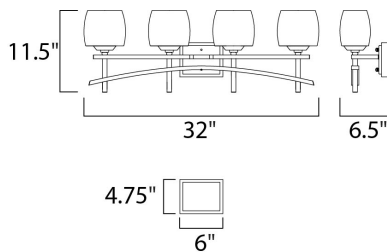

MEASUREMENTS

DIMENSION : 32" W x 11.5" H x 6.5" Ext
 BACK PLATE : 6" W x 4.75" H x 6.75" HCO
 HANGING WEIGHT : 9.26 lb

LAMPING

INPUT VOLTAGE : 120V
 LUMENS : 4,600 Rated
 BULB : 4 x 60W Incandescent E26 Medium , 240W Total
 BULB INCLUDED : (Not Included)
 DIMMABLE : Standard Dimmer