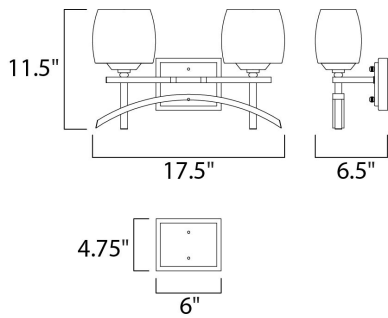

**MEASUREMENTS**

DIMENSION : 17.5" W x 11.5" H x 6.5" Ext  
 BACK PLATE : 6" W x 4.75" H x 6.75" HCO  
 HANGING WEIGHT : 5.84 lb

**LAMPING**

INPUT VOLTAGE : 120V  
 LUMENS : 2,300 Rated  
 BULB : 2 x 60W Incandescent E26 Medium , 120W Total  
 BULB INCLUDED : (Not Included)  
 DIMMABLE : Yes