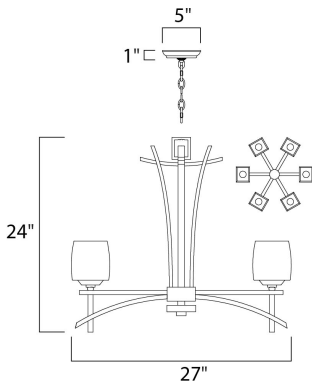

**MEASUREMENTS**

DIMENSION : 27" L x 27" W x 24" H  
 HANGING WEIGHT : 16.97 lb

**LAMPING**

INPUT VOLTAGE : 120V  
 LUMENS : 6,900 Rated  
 BULB : 6 x 60W Incandescent E26 Medium , 360W Total  
 BULB INCLUDED : (Not Included)  
 DIMMABLE : Yes