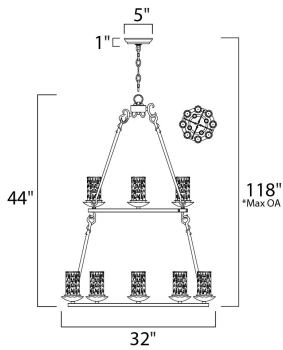

*max overall height

MEASUREMENTS

- DIMENSION : 32" W x 44" H
- MAX OAH : 118" OAH
- CANOPY : 5" W x 1" H x 5" L
- HANGING WEIGHT : 49.83 lb

LAMPING

- INPUT VOLTAGE : 120V
- LUMENS : 8,064 Rated
- BULB : 12 x 60W Incandescent E12 Candelabra , 720W Total
- BULB INCLUDED : (Not Included)
- DIMMABLE : Yes