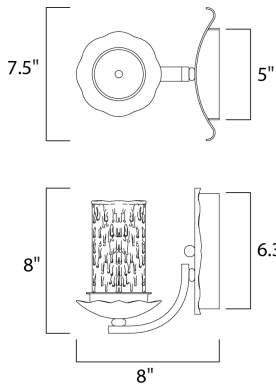

**MEASUREMENTS**

DIMENSION : 7.5" W x 8" H x 8" Ext  
 MAX OAH : 5" W x 6.3" H  
 HANGING WEIGHT : 3.75 lb

**LAMPING**

INPUT VOLTAGE : 120V  
 LUMENS : 672 Rated  
 BULB : 1 x 60W Incandescent E12 Candelabra , 60W Total  
 BULB INCLUDED : (Not Included)  
 DIMMABLE : Yes  
 LIGHTING\_DIRECTION : Up