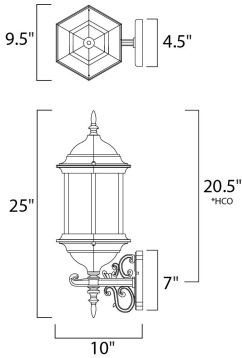

PRODUCT DESCRIPTION

Maxim Lighting's commitment to both the residential lighting and the home building industries will assure you a product line focused on your basic lighting needs. With the Builder Cast collection you will find quality lighting that is well designed, well priced and readily available.