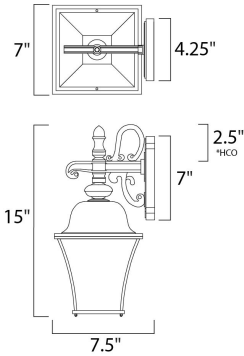

PRODUCT DESCRIPTION

Senator is a mediterranean style from Maxim Lighting International in Black, or Rust Patina finish.