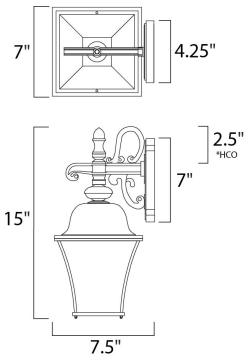

PRODUCT DESCRIPTION

Senator is a mediterranean style from Maxim Lighting International in Black, or Rust Patina finish.