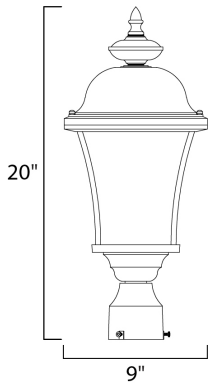

**PRODUCT DESCRIPTION**

Senator is a mediterranean style from Maxim Lighting International in Black, or Rust Patina finish.

**MEASUREMENTS**

DIMENSION : 9" W x 20" H  
 HANGING WEIGHT : 5.8 lb

**LAMPING**