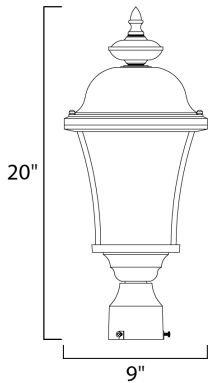

PRODUCT DESCRIPTION

Senator is a mediterranean style from Maxim Lighting International in Black, or Rust Patina finish.

MEASUREMENTS

DIMENSION : 9" W x 20" H
 HANGING WEIGHT : 5.79 lb

LAMPING

INPUT VOLTAGE : 120V
 LUMENS : 1,150 Rated
 BULB : 1 x 60W Incandescent E26 Medium , 60W Total
 BULB INCLUDED : (Not Included)
 DIMMABLE : Yes

FINISHES OPTION

- Antique White
- Black
- Rust Patina
- Taupe

GLASS

Seedy CD

MATERIAL

Die Cast Aluminum

RATINGS

cETLus
 Wet Location