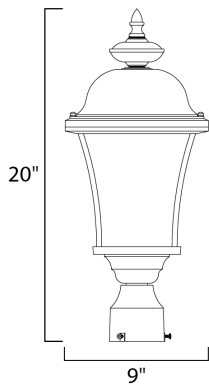

**PRODUCT DESCRIPTION**

Senator is a mediterranean style from Maxim Lighting International in Black, or Rust Patina finish.

**MEASUREMENTS**

DIMENSION : 9" W x 20" H  
 HANGING WEIGHT : 5.8 lb

**LAMPING**