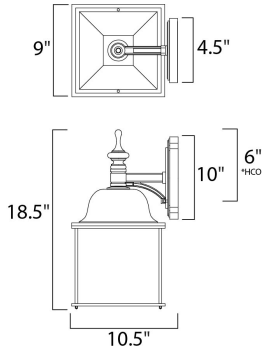

PRODUCT DESCRIPTION

Senator is a mediterranean style from Maxim Lighting International in Black, or Rust Patina finish.

MEASUREMENTS

DIMENSION : 9" W x 18.5" H x 10.5" Ext
BACK PLATE : 6" HCO
HANGING WEIGHT : 6.17 lb

LAMPING

LUMENS : 1,150 Rated
BULB : 1 x 100W Incandescent MB , 0W Total
BULB INCLUDED : (Not Included)
DIMMABLE : Yes
COLOR_TEMP : 2700K

FINISHES OPTION

- ☐ Black
- ☐ Rust Patina
- ☐ Taupe

MATERIAL

Die Cast Aluminum

RATINGS

cETLus
Wet Location

ADDITIONAL

RATED LIFE 2500 Hours
OPERATING TEMPERATURE:
-20°C (-4°F), 40°C (104°F)

Always consult a qualified electrician before installing any lighting product.