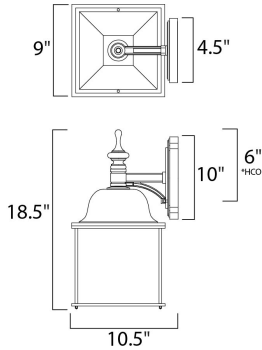

MEASUREMENTS

DIMENSION : 9" W x 18.5" H x 10.5" Ext
BACK PLATE : 4.5" W x 10" H x 6" HCO
HANGING WEIGHT : 5.24 lb

LAMPING

INPUT VOLTAGE : 120V
LUMENS : 1,150 Rated
BULB : 1 x 60W Incandescent E26 Medium , 60W Total
BULB INCLUDED : (Not Included)
DIMMABLE : Yes

Always consult a qualified electrician before installing any lighting product.