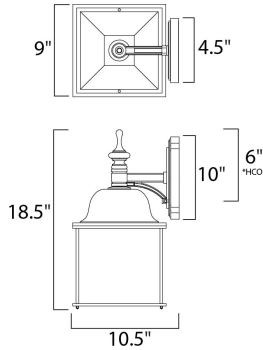

PRODUCT DESCRIPTION

Senator is a mediterranean style from Maxim Lighting International in Black, or Rust Patina finish.

MEASUREMENTS

DIMENSION : 9" W x 18.5" H x 10.5" Ext
BACK PLATE : 4.5" W x 10" H x 6" HCO
HANGING WEIGHT : 5.24 lb

LAMPING

INPUT VOLTAGE : 120V
LUMENS : 1,150 Rated
BULB : 1 x 60W Incandescent E26 Medium , 60W Total
BULB INCLUDED : (Not Included)
DIMMABLE : Yes

FINISHES OPTION

- ☐ Black
- ☐ Rust Patina
- ☐ Taupe

GLASS

Seedy CD

MATERIAL

Die Cast Aluminum

RATINGS

cETLus
Wet Location

ADDITIONAL

RATED LIFE 2500 Hours
OPERATING TEMPERATURE:
-20°C (-4°F), 40°C (104°F)

Always consult a qualified electrician before installing any lighting product.