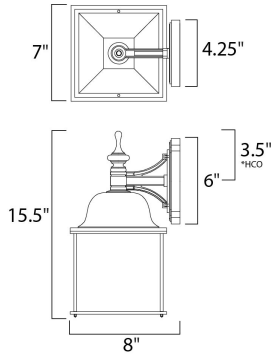

PRODUCT DESCRIPTION

Senator is a mediterranean style from Maxim Lighting International in Black, or Rust Patina finish.

MEASUREMENTS

DIMENSION : 7" W x 15.5" H x 8" Ext
BACK PLATE : 4.25" W x 6" H x 3.5" HCO
HANGING WEIGHT : 3.97 lb

LAMPING

LUMENS : 1,150 Rated
BULB : 1 x 100W Incandescent MB , 0W Total
BULB INCLUDED : (Not Included)
DIMMABLE : Yes
COLOR_TEMP : 2700K

FINISHES OPTION

- ☐ Black
- ☐ Rust Patina
- ☐ Taupe

MATERIAL

Die Cast Aluminum

RATINGS

cETLus
Wet Location

ADDITIONAL

RATED LIFE 2500 Hours
OPERATING TEMPERATURE:
-20°C (-4°F), 40°C (104°F)

Always consult a qualified electrician before installing any lighting product.