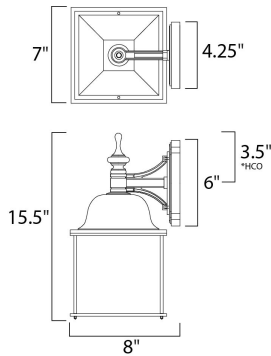

PRODUCT DESCRIPTION

Senator is a mediterranean style from Maxim Lighting International in Black, or Rust Patina finish.

MEASUREMENTS

DIMENSION : 7" W x 15.5" H x 8" Ext
BACK PLATE : 4.25" W x 6" H x 3.5" HCO
HANGING WEIGHT : 3.97 lb

LAMPING

INPUT VOLTAGE : 120V
LUMENS : 1,150 Rated
BULB : 1 x 60W Incandescent E26 Medium , 60W Total
BULB INCLUDED : (Not Included)
DIMMABLE : Yes

FINISHES OPTION

- ☐ Black
- ☐ Rust Patina
- ☐ Taupe

GLASS

Seedy CD

MATERIAL

Die Cast Aluminum

RATINGS

cETLus
Wet Location

ADDITIONAL

RATED LIFE 2500 Hours
OPERATING TEMPERATURE:
-20°C (-4°F), 40°C (104°F)

Always consult a qualified electrician before installing any lighting product.