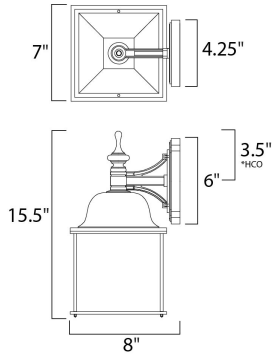

PRODUCT DESCRIPTION

Senator is a mediterranean style from Maxim Lighting International in Black, or Rust Patina finish.

MEASUREMENTS

DIMENSION : 7" W x 15.5" H x 8" Ext
BACK PLATE : 4.25" W x 6" H x 3.5" HCO
HANGING WEIGHT : 3.97 lb

LAMPING

INPUT VOLTAGE : 120V
LUMENS : 1,150 Rated
BULB : 1 x 60W Incandescent E26 Medium , 60W Total
BULB INCLUDED : (Not Included)
DIMMABLE : Yes

FINISHES OPTION

- ☐ Black
- ☐ Rust Patina
- ☐ Taupe

GLASS

Seedy CD

MATERIAL

Die Cast Aluminum

RATINGS

cETLus
Wet Location

ADDITIONAL

RATED LIFE 2500 Hours
OPERATING TEMPERATURE:
-20°C (-4°F), 40°C (104°F)

Always consult a qualified electrician before installing any lighting product.