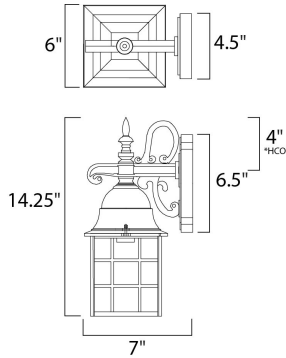

PRODUCT DESCRIPTION

North Church is an early American style from Maxim Lighting International in Black, Pewter, or Rust Patina finish.

MEASUREMENTS

DIMENSION : 6" W x 11" H x 7" Ext
BACK PLATE : 4.5" W x 6.5" H x 4" HCO
HANGING WEIGHT : 3.3 lb

LAMPING

LUMENS : 1,150 Rated
BULB : 1 x 100W Incandescent MB , 0W Total
BULB INCLUDED : (Not Included)
DIMMABLE : Yes
COLOR_TEMP : 2700K

FINISHES OPTION

- Black
- Pewter
- Rust Patina
- Taupe

MATERIAL

Die Cast Aluminum

RATINGS

cULus
Wet Location

ADDITIONAL

RATED LIFE 2500 Hours
OPERATING TEMPERATURE:
-20°C (-4°F), 40°C (104°F)

Always consult a qualified electrician before installing any lighting product.