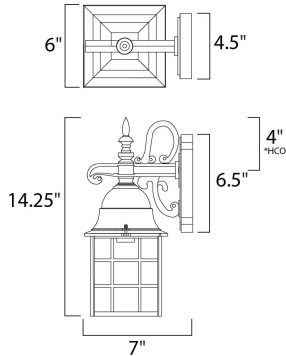

PRODUCT DESCRIPTION

North Church is an early American style from Maxim Lighting International in Black, Pewter, or Rust Patina finish.

MEASUREMENTS

DIMENSION : 6" W x 14.25" H x 7" Ext
BACK PLATE : 4.5" W x 6.5" H x 4" HCO
HANGING WEIGHT : 2.68 lb

LAMPING

INPUT VOLTAGE : 120V
LUMENS : 1,150 Rated
BULB : 1 x 60W Incandescent E26 Medium , 60W Total
BULB INCLUDED : (Not Included)
DIMMABLE : Yes

FINISHES OPTION

- Black
- Pewter
- Rust Patina
- Taupe

GLASS

Frosted FT

MATERIAL

Die Cast Aluminum

RATINGS

cULus
Wet Location

ADDITIONAL

RATED LIFE 2500 Hours
OPERATING TEMPERATURE:
-20°C (-4°F), 40°C (104°F)

Always consult a qualified electrician before installing any lighting product.