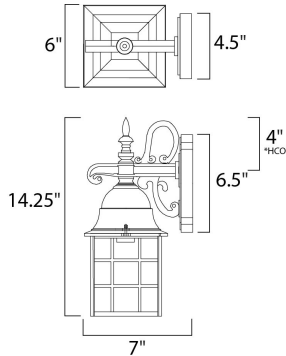

PRODUCT DESCRIPTION

North Church is an early American style from Maxim Lighting International in Black, Pewter, or Rust Patina finish.

MEASUREMENTS

DIMENSION : 6" W x 14.25" H x 7" Ext
BACK PLATE : 4.5" W x 6.5" H x 4" HCO
HANGING WEIGHT : 2.68 lb

LAMPING

INPUT VOLTAGE : 120V
LUMENS : 1,150 Rated
BULB : 1 x 100W Incandescent MB , 100W Total
BULB INCLUDED : (Not Included)
DIMMABLE : Yes
COLOR_TEMP : 2700K

FINISHES OPTION

- Black
- Pewter
- Rust Patina
- Taupe

GLASS

Clear CL

MATERIAL

Die Cast Aluminum

RATINGS

cULus
Wet Location

ADDITIONAL

RATED LIFE 2500 Hours
OPERATING TEMPERATURE:
-20°C (-4°F), 40°C (104°F)

Always consult a qualified electrician before installing any lighting product.