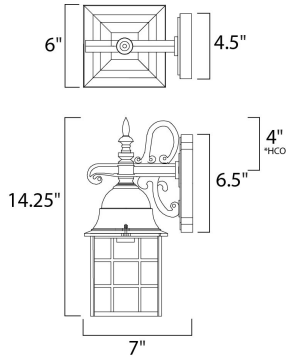

PRODUCT DESCRIPTION

North Church is an early American style from Maxim Lighting International in Black, Pewter, or Rust Patina finish.

MEASUREMENTS

DIMENSION : 6" W x 14.25" H x 7" Ext
BACK PLATE : 4.5" W x 6.5" H x 4" HCO
HANGING WEIGHT : 2.68 lb

LAMPING

INPUT VOLTAGE : 120V
LUMENS : 1,150 Rated
BULB : 1 x 60W Incandescent E26 Medium , 60W Total
BULB INCLUDED : (Not Included)
DIMMABLE : Yes

FINISHES OPTION

- Black
- Pewter
- Rust Patina
- Taupe

GLASS

Frosted FT

MATERIAL

Die Cast Aluminum

RATINGS

cULus
Wet Location

ADDITIONAL

RATED LIFE 2500 Hours
OPERATING TEMPERATURE:
-20°C (-4°F), 40°C (104°F)

Always consult a qualified electrician before installing any lighting product.