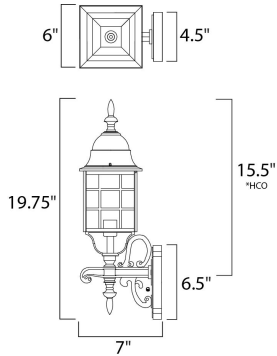

PRODUCT DESCRIPTION

North Church is an early American style from Maxim Lighting International in Black, Pewter, or Rust Patina finish.

MEASUREMENTS

DIMENSION : 6" W x 19" H x 7" Ext
BACK PLATE : 4.5" W x 6.5" H x 15.5" HCO
HANGING WEIGHT : 3.3 lb

LAMPING

LUMENS : 1,150 Rated
BULB : 1 x 100W Incandescent MB , 0W Total
BULB INCLUDED : (Not Included)
DIMMABLE : Yes
COLOR_TEMP : 2700K

FINISHES OPTION

- Black
- Pewter
- Rust Patina
- Taupe

MATERIAL

Die Cast Aluminum

RATINGS

cULus
Wet Location

ADDITIONAL

RATED LIFE 2500 Hours
OPERATING TEMPERATURE:
-20°C (-4°F), 40°C (104°F)

Always consult a qualified electrician before installing any lighting product.