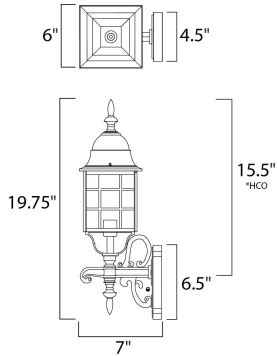

PRODUCT DESCRIPTION

North Church is an early American style from Maxim Lighting International in Black, Pewter, or Rust Patina finish.

MEASUREMENTS

DIMENSION : 6" W x 19.75" H x 7" Ext
BACK PLATE : 4.5" W x 6.5" H x 15.5" HCO
HANGING WEIGHT : 2.9 lb

LAMPING

INPUT VOLTAGE : 120V
LUMENS : 1,150 Rated
BULB : 1 x 100W Incandescent E26 Medium , 100W Total
BULB INCLUDED : (Not Included)
DIMMABLE : Yes
COLOR_TEMP : 2700K

FINISHES OPTION

- Black
- Pewter
- Rust Patina
- Taupe

GLASS

Clear CL

MATERIAL

Die Cast Aluminum

RATINGS

cULus
Wet Location

ADDITIONAL

RATED LIFE 2500 Hours
OPERATING TEMPERATURE:
-20°C (-4°F), 40°C (104°F)

Always consult a qualified electrician before installing any lighting product.