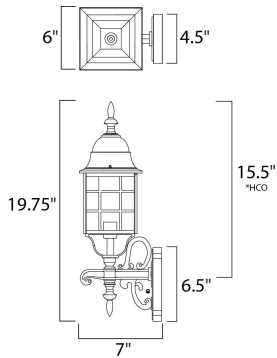

PRODUCT DESCRIPTION

North Church is an early American style from Maxim Lighting International in Black, Pewter, or Rust Patina finish.

MEASUREMENTS

DIMENSION : 6" W x 19.75" H x 7" Ext
BACK PLATE : 4.5" W x 6.5" H x 15.5" HCO
HANGING WEIGHT : 2.9 lb

LAMPING

INPUT VOLTAGE : 120V
LUMENS : 1,150 Rated
BULB : 1 x 60W Incandescent E26 Medium , 60W Total
BULB INCLUDED : (Not Included)
DIMMABLE : Yes

FINISHES OPTION

- Black
- Pewter
- Rust Patina
- Taupe

GLASS

Frosted FT

MATERIAL

Die Cast Aluminum

RATINGS

cULus
Wet Location

ADDITIONAL

RATED LIFE 2500 Hours
OPERATING TEMPERATURE:
-20°C (-4°F), 40°C (104°F)

Always consult a qualified electrician before installing any lighting product.