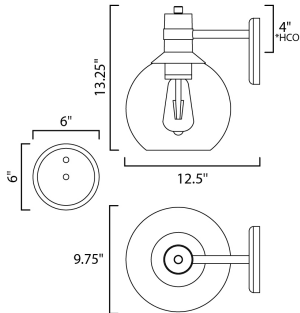

LAMPING

INPUT VOLTAGE : 120V
LUMENS : 450 Rated (400 Del.)
BULB : 1 x 6W LED E26 Medium , 6W Total
BULB INCLUDED : (Included)
DIMMABLE : Triac CL
CRI : 90+ CRI
COLOR_TEMP : 2700K
LIGHTING_DIRECTION : Down