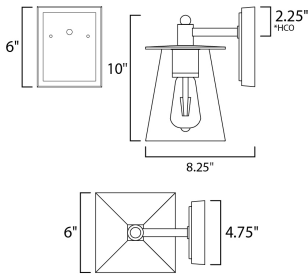

LAMPING

INPUT VOLTAGE : 120V
LUMENS : 450 Rated (400 Del.)
BULB : 1 x 6W LED E26 Medium , 6W Total
BULB INCLUDED : (Included)
DIMMABLE : Triac CL
CRI : 90+ CRI
COLOR_TEMP : 2700K
LIGHTING_DIRECTION : Down