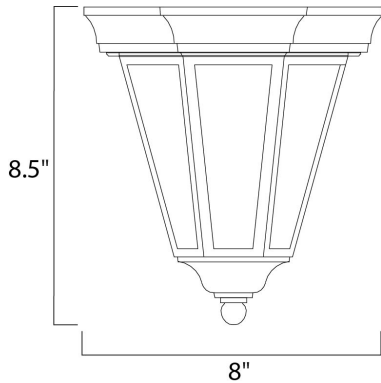

**PRODUCT DESCRIPTION**

Westlake is a transitional style from Maxim Lighting International in Black, Rust Patina, Empire Bronze, or White finish.

**MEASUREMENTS**

DIMENSION : 9" W x 8.5" H  
 HANGING WEIGHT : 1.98 lb