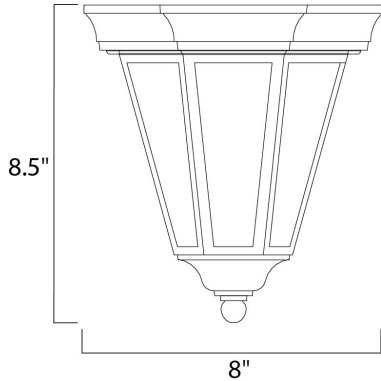

PRODUCT DESCRIPTION

Westlake is a transitional style from Maxim Lighting International in Black, Rust Patina, Empire Bronze, or White finish.

MEASUREMENTS

DIMENSION : 8" L x 8" W x 8.5" H
 CANOPY : 9" W x 1.18" H x 1.18" L
 HANGING WEIGHT : 2.42 lb