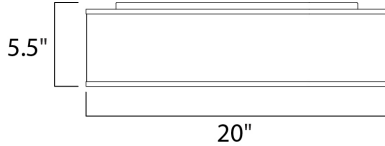

MEASUREMENTS

DIMENSION : 20" W x 5.5" H
 CANOPY : 17.75" W x 0.75" H x 17.75" L
 HANGING WEIGHT : 10.32 lb

LAMPING

INPUT VOLTAGE : 120-277V
 LUMENS : 1,960 Rated
 BULB : 1 x 28W LED PCB Integrated , 28W Total
 BULB INCLUDED : (Integrated)
 DIMMABLE : Only at 120V with ELV
 CRI : 90+ CRI
 COLOR_TEMP : 3000K