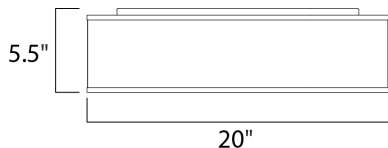

MEASUREMENTS

DIMENSION : 20" W x 5.5" H
 CANOPY : 17.75" W x 0.75" H x 17.75" L
 HANGING WEIGHT : 10.32 lb

LAMPING

INPUT VOLTAGE : 120-277V
 LUMENS : 1,960 Rated
 BULB : 1 x 28W LED PCB Integrated , 28W Total
 BULB INCLUDED : (Integrated)
 DIMMABLE : Only at 120V with ELV
 CRI : 90+ CRI
 COLOR_TEMP : 3000K