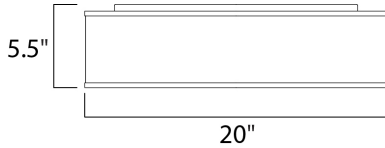

**MEASUREMENTS**

DIMENSION : 20" L x 20" W x 5.5" H  
 CANOPY : 17.75" W x 0.75" H x 17.75" L  
 HANGING WEIGHT : 10.32 lb

**LAMPING**

INPUT VOLTAGE : 120-277V  
 LUMENS : 1,960 Rated  
 BULB : 1 x 28W LED PCB Integrated , 28W Total  
 BULB INCLUDED : (Integrated)  
 DIMMABLE : Only at 120V with ELV  
 CRI : 90+ CRI  
 COLOR\_TEMP : 3000K