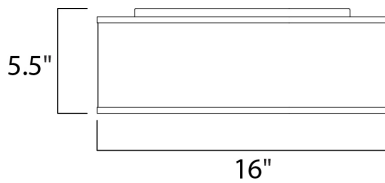

MEASUREMENTS

DIMENSION : 16" L x 16" W x 5.5" H
 CANOPY : 13.75" W x 0.75" H x 13.75" L
 HANGING WEIGHT : 5.07 lb

LAMPING

INPUT VOLTAGE : 120-277V
 LUMENS : 1,260 Rated
 BULB : 1 x 18W LED PCB Integrated , 18W Total
 BULB INCLUDED : (Integrated)
 DIMMABLE : Only at 120V with ELV
 CRI : 90+ CRI
 COLOR_TEMP : 3000K