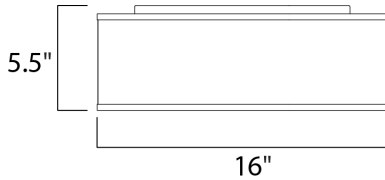

MEASUREMENTS

DIMENSION : 16" L x 16" W x 5.5" H
 CANOPY : 13.75" W x 0.75" H x 13.75" L
 HANGING WEIGHT : 5.07 lb

LAMPING

INPUT VOLTAGE : 120-277V
 LUMENS : 1,260 Rated
 BULB : 1 x 18W LED PCB Integrated , 18W Total
 BULB INCLUDED : (Integrated)
 DIMMABLE : Only at 120V with ELV
 CRI : 90+ CRI
 COLOR_TEMP : 3000K