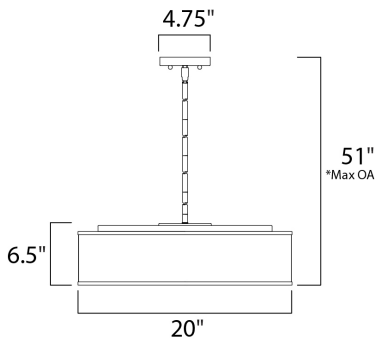

*max overall height

MEASUREMENTS

DIMENSION : 20" W x 6.5" H
 MAX OAH : 51" OAH
 CANOPY : 4.75" W x 0.75" H x 4.75" L
 HANGING WEIGHT : 15.83 lb

LAMPING

INPUT VOLTAGE : 120V
 LUMENS : 2,275 Rated
 BULB : 5 x 6.5W LED AC Integrated , 32W Total
 BULB INCLUDED : (Integrated)
 DIMMABLE : Triac CL
 CRI : 90+ CRI
 COLOR_TEMP : 3000K