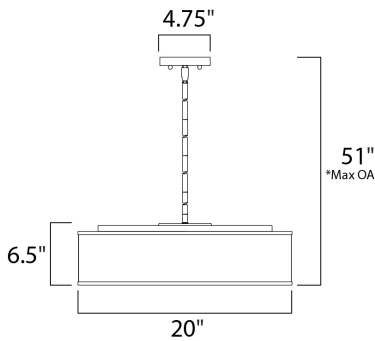

\*max overall height

**MEASUREMENTS**

DIMENSION : 20" W x 6.5" H  
 MAX OAH : 51" OAH  
 CANOPY : 4.75" W x 0.75" H x 4.75" L  
 HANGING WEIGHT : 15.83 lb

**LAMPING**

INPUT VOLTAGE : 120V  
 LUMENS : 2,275 Rated  
 BULB : 5 x 6.5W LED AC Integrated , 32W Total  
 BULB INCLUDED : (Integrated)  
 DIMMABLE : Triac CL  
 CRI : 90+ CRI  
 COLOR\_TEMP : 3000K

**FINISHES OPTION**

-  Oil Rubbed Bronze
-  Satin Nickel

**MATERIAL**

Steel + Acrylic + Fabric

**RATINGS**

cETLus  
 Dry Location

**ADDITIONAL**

ADJUSTABLE  
 SLOPE: 120  
 RATED LIFE 35000 Hours  
 OPERATING TEMPERATURE:  
 -20°C (-4°F), 40°C (104°F)