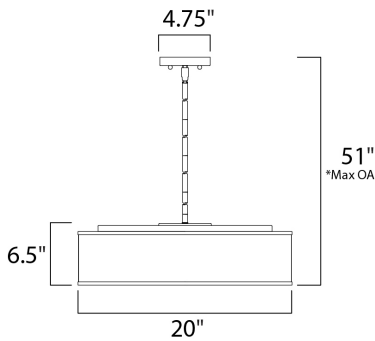

*max overall height

MEASUREMENTS

DIMENSION : 20" L x 20" W x 6.5" H
 MAX OAH : 51" OAH
 CANOPY : 4.75" W x 0.75" H x 4.75" L
 HANGING WEIGHT : 15.83 lb

LAMPING

INPUT VOLTAGE : 120V
 LUMENS : 2,275 Rated
 BULB : 5 x 6.5W LED AC Integrated , 32W Total
 BULB INCLUDED : (Integrated)
 DIMMABLE : Triac CL
 CRI : 90+ CRI
 COLOR_TEMP : 3000K

FINISHES OPTION

-  Oil Rubbed Bronze
-  Satin Nickel

MATERIAL

Steel + Acrylic + Fabric

RATINGS

cETLus
 Dry Location

ADDITIONAL

ADJUSTABLE
 SLOPE: 120
 RATED LIFE 35000 Hours
 OPERATING TEMPERATURE:
 -20°C (-4°F), 40°C (104°F)