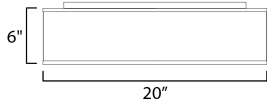

MEASUREMENTS

DIMENSION : 20" W x 5.5" H
 CANOPY : 17.75" W x 1.35" H x 17.75" L
 HANGING WEIGHT : 10.32 lb

LAMPING

INPUT VOLTAGE : 120V
 LUMENS : 2,275 Rated
 BULB : 5 x 6.5W LED AC Integrated , 32W Total
 BULB INCLUDED : (Integrated)
 DIMMABLE : Triac CL
 CRI : 90+ CRI
 COLOR_TEMP : 3000K